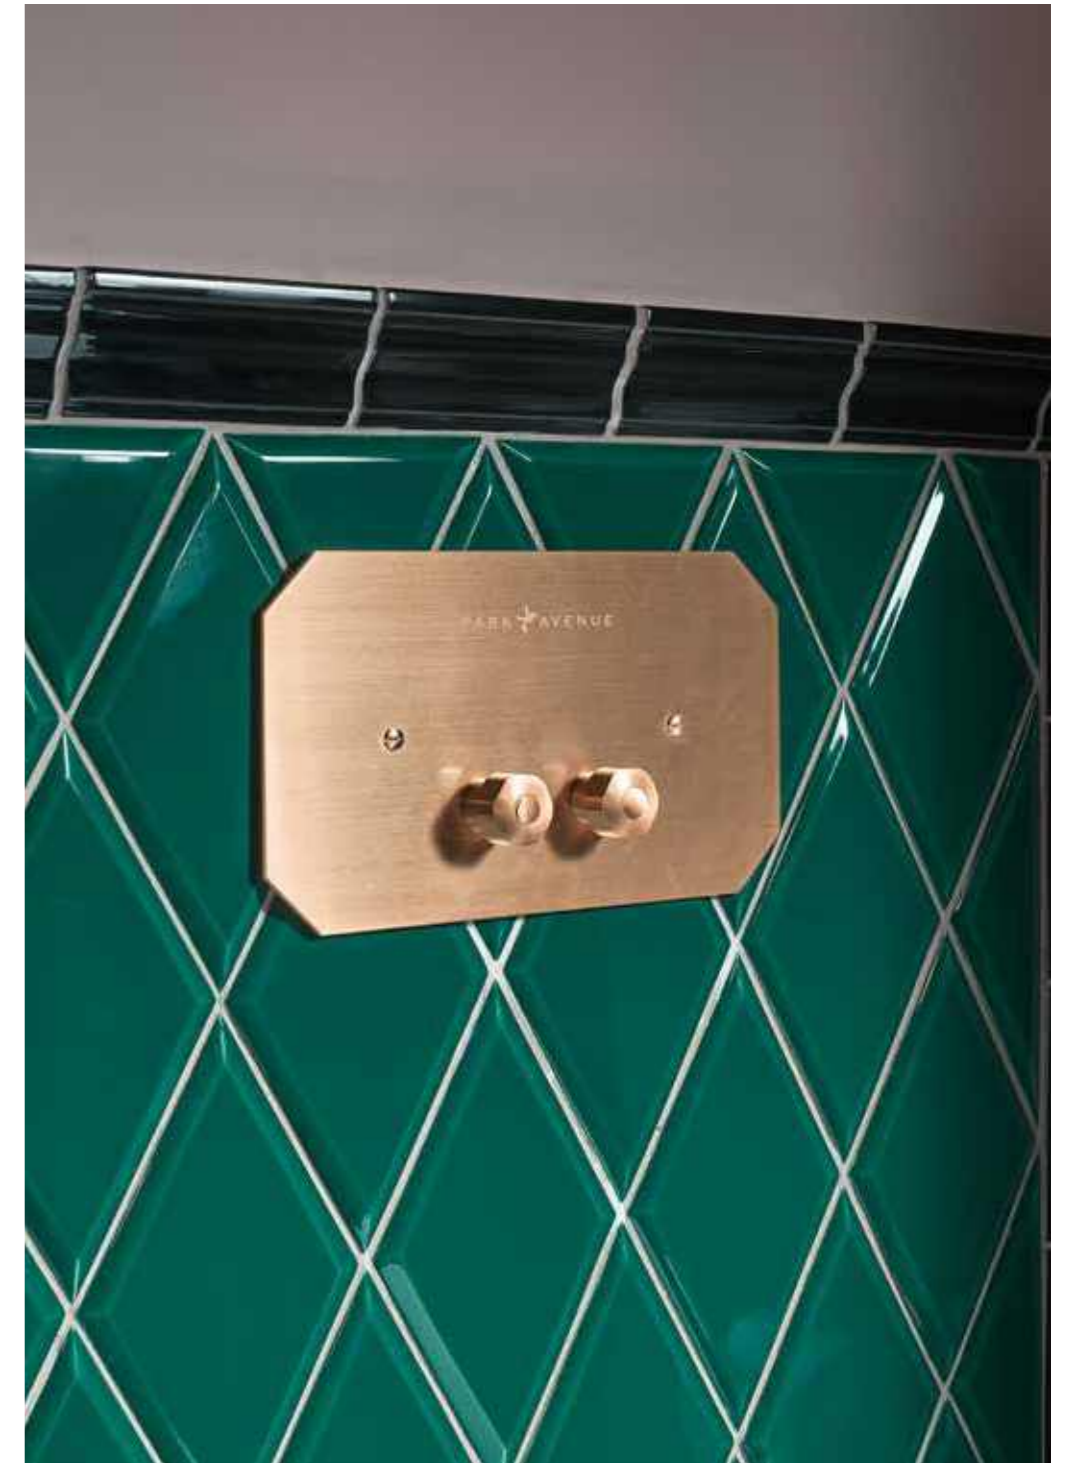

# MAZE

A déjà-vu of shapes and colors  
immersed in the style of 1920s New York.

MAZE 1A  
Vanity units

MAZE 1S  
Vanity units

MAZE 2A  
Vanity units

MAZE 2S  
Vanity units

WARM 3  
Radiators

OTTO  
Mirrors

LANETTE  
Mirrors

BAR  
Lightings

MAZE 3A  
Vanity units

MAZE 3S  
Vanity units

CROSS  
Taps

JAMES  
Taps

MOON GLAS  
Lightings

CANDLE  
Lightings

RAIL  
Mirrors

CAMDEN  
Mirrors

CROWE  
Taps

ASTAIRE  
Taps

DARK METAL  
Taps

ALL ROUND  
Sanitary ware

WESTIN  
Bathroom accessories

WESTIN  
Bathroom accessories