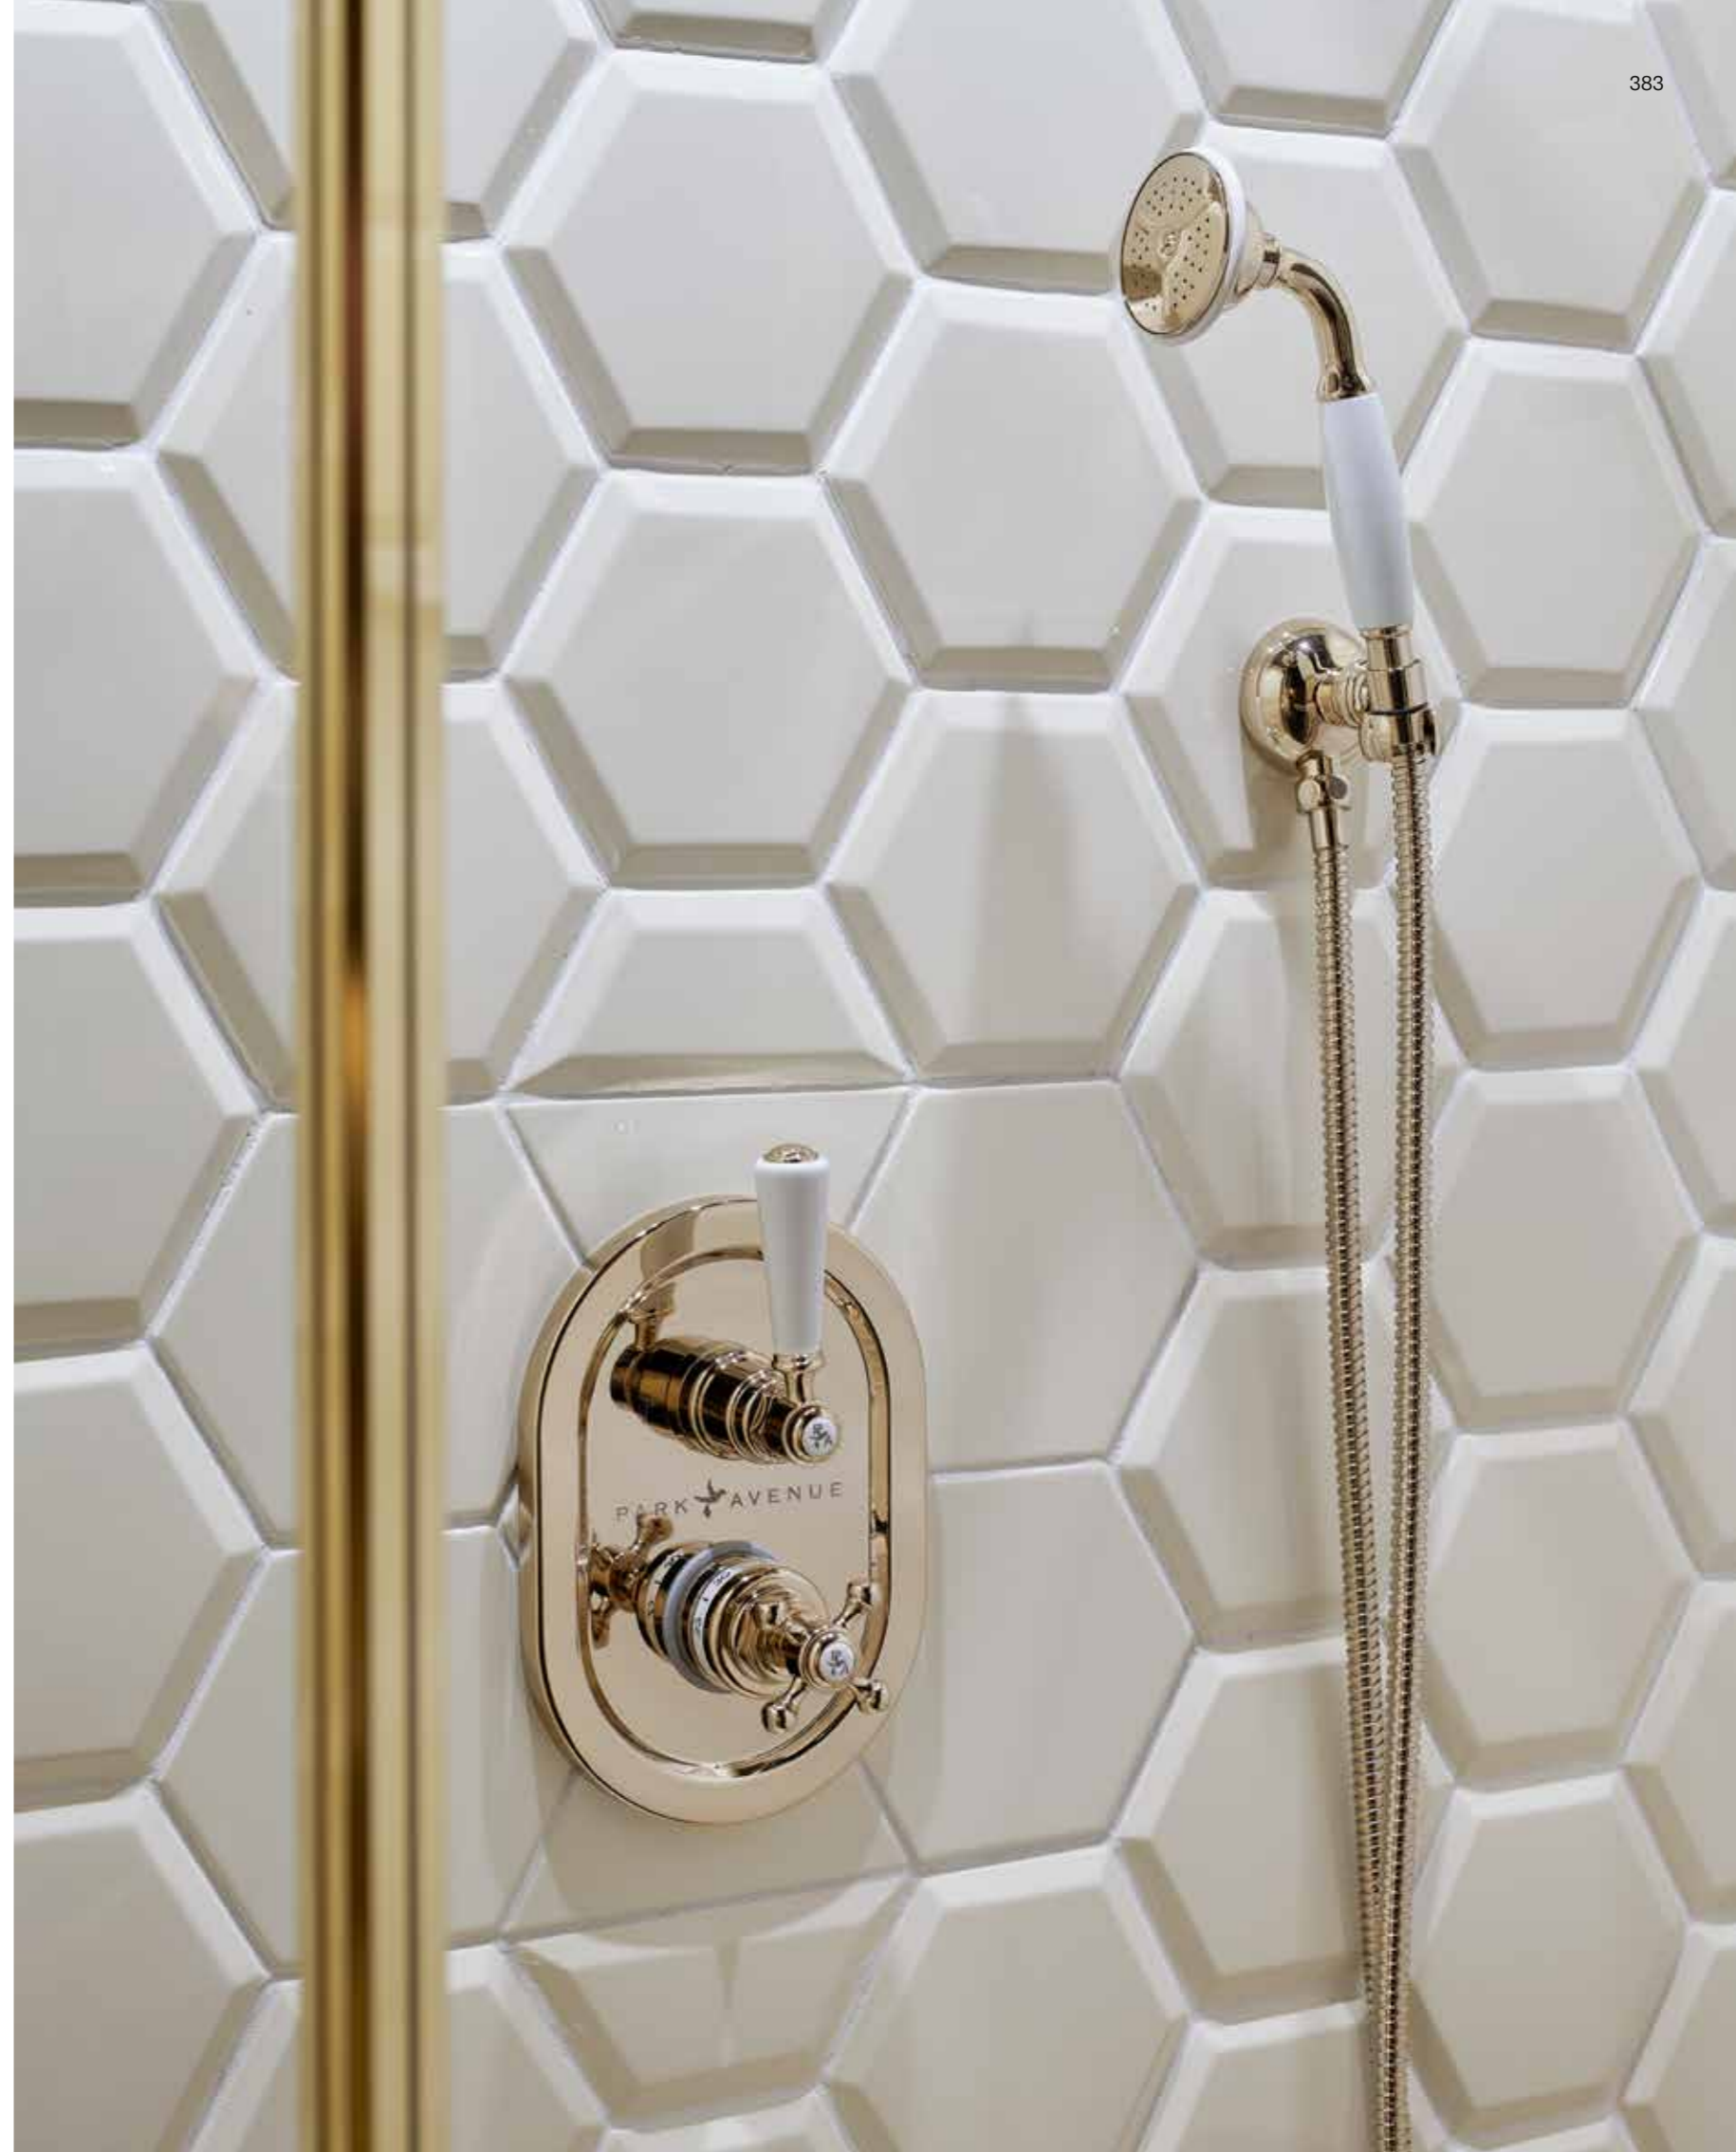

SHELL FLIP 2  
Shower cabins

## HERITAGE

The exaltation of Tuscan craftsmanship, where the inspiration and personalisation of manual work combined with the use of top-of-the-range materials.

DOGE  
Sanitary ware

ASTON & PEDISTAL  
Sanitary ware

ASTON  
& LEGS ALEXA  
Consoles

ROCKEFELLER  
& LEGS 105  
Sanitary ware

COSY  
Bathtubs

COOPER  
Bathtubs

SHELL FLIP  
Shower cabins

WALDORF  
Bathroom accessories

ROCKEFELLER  
& LEGS ALEXA  
Sanitary ware

ASTAIRE  
Taps

HOPKINS  
Taps

CROWE  
Taps

WESTIN  
Bathroom accessories

WESTIN  
Bathroom accessories

WESTIN  
Bathroom accessories

WALDORF  
Bathroom accessories

RING  
Mirrors