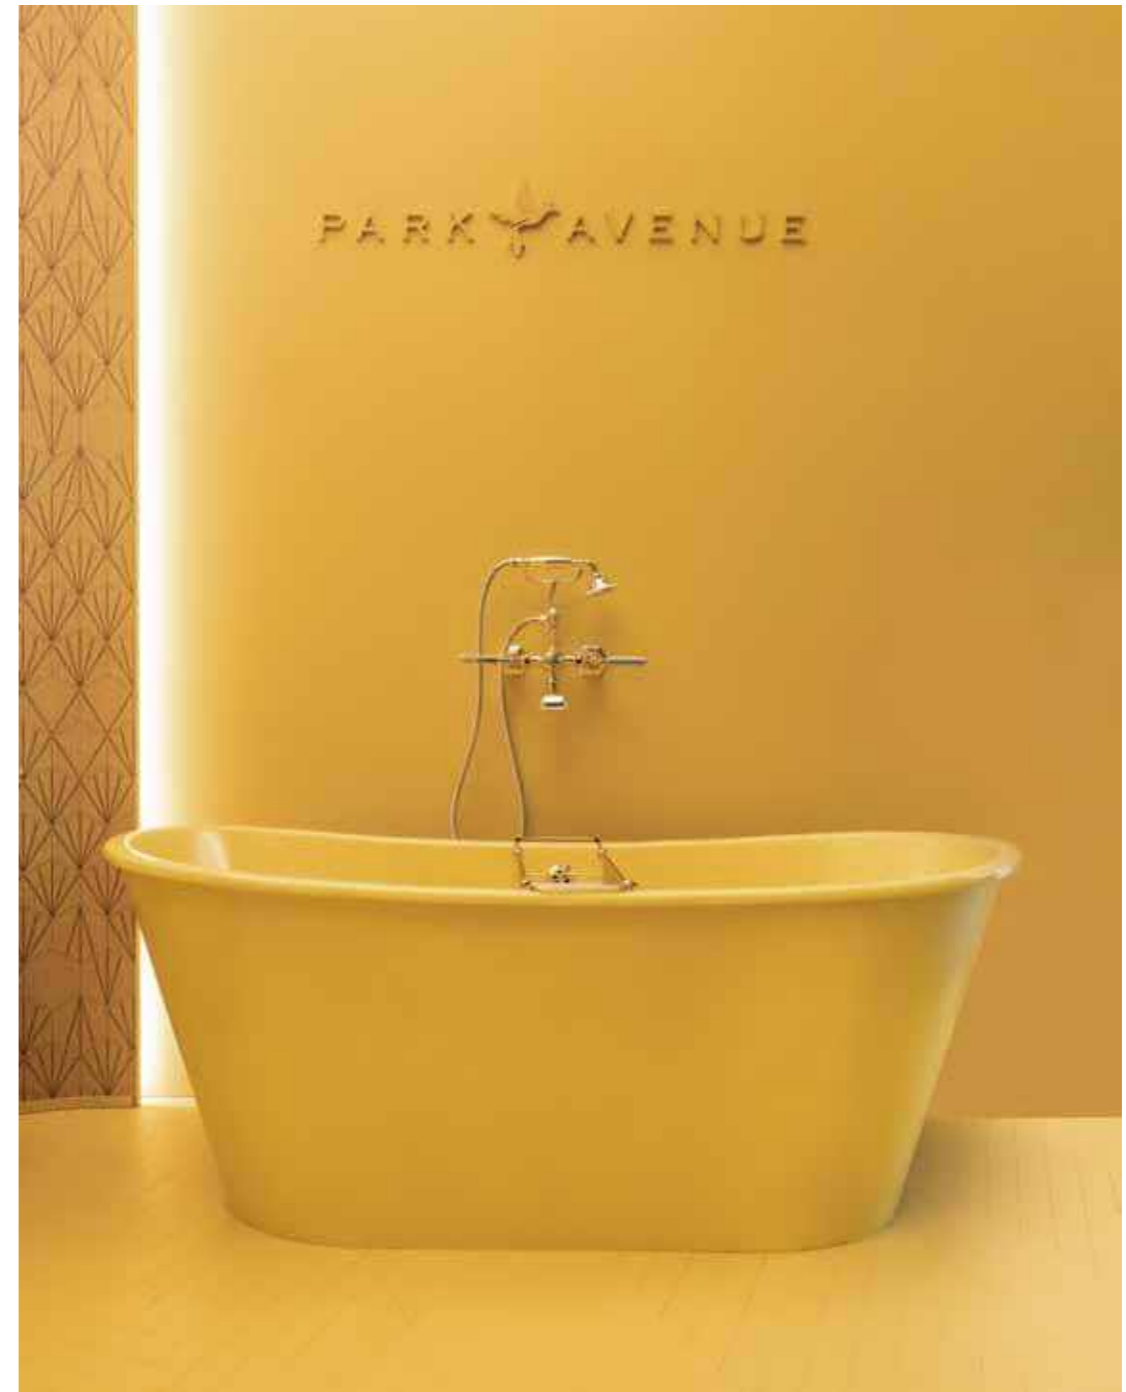

# SOPHIA

Elegant minimal shapes, precious colors and materials intertwine in a perfect Art Deco style.

SOPHIA 1A  
Vanity units

SOPHIA 1S  
Vanity units

SOPHIA 2A  
Vanity units

SOPHIA 2S  
Vanity units

WAVE  
Shower cabins